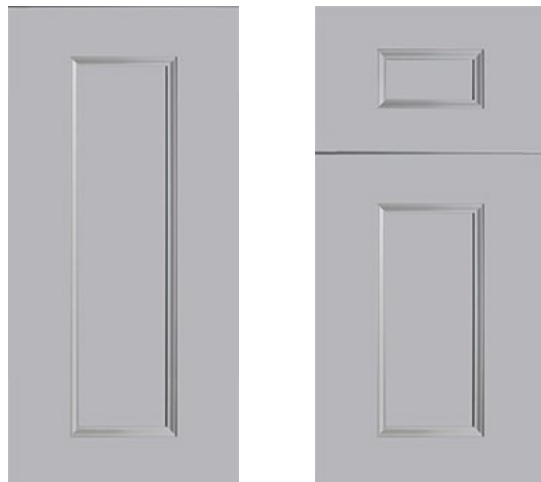

Cabinet Specifications

Wood Specie:	Birch/HDF
Overlay:	1¼" Full Overlay
Finish:	Painted Stratus
Door/Drawer Front:	5-piece HDF frame with HDF flat reversed raised center panel door and drawer front; mortise and tenon joint construction.
Face Frame:	1½" wide by ¾" thick solid Birch doweled and glued. Face frame is dadoed to receive side panels.
Box Construction:	½" plywood sides with natural Birch wood veneer finished exterior and ¼" back panel with hanging rails.
Drawer Box:	⅝" solid Birch dovetail drawer box with fully captured ½" plywood bottom.
Cabinet Interior:	Natural Birch wood veneer finished interior.
Shelves:	Fully adjustable ¾" plywood shelves for wall and base cabinets with metal shelf clips.
Hinges:	Six way adjustable heavy duty steel concealed hinges with integrated Soft Close.
Drawer Glides:	Heavy duty steel undermount full extension drawer glides with Soft Close feature and Quick Clips.

Edinburgh

Shipped in 7 Working Days	1 Year Warranty
All Wood Construction	Solid Wood Drawers
Soft Close Wall & Base Doors	Full Overlay Doors
Dovetail Drawers	Undermount Drawer Glides
Full Extension Drawers	Soft Close Drawers

PHONE: (860) 247-1000
EMAIL: Info@expresskitchens.com

OUR SHOWROOMS

CONNECTICUT
Bridgeport | Brookfield | Hamden | Hartford | New London | Newington | Norwalk | Orange |
Southington | Stamford | Torrington | Waterbury

MASSACHUSETTS
Brockton | Dedham | Holyoke | Lynn | Peabody | Reading | Springfield | West Springfield